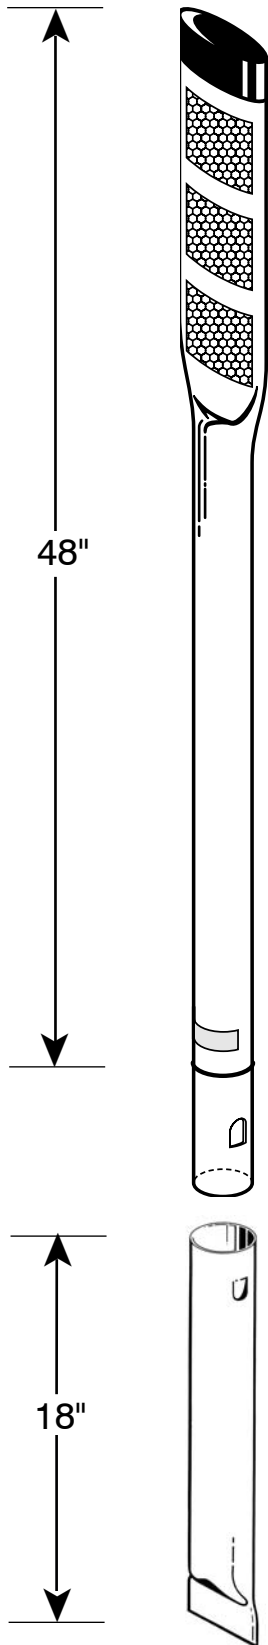

FLEXIBLE CHANNELIZER TUBULAR MARKER

SH148GP3 -- YS

**48" YELLOW POST WITH THREE
3" x 3" SILVER HIGH INTENSITY
REFLECTIVE PATCHES, BLACK
CAP AND 18" SOIL ANCHOR.**

OPTIONS:

- ANCHOR LENGTH/STYLE
- REFLECTIVE LENGTH
- REFLECTIVE COLOR
- POST HEIGHT
- POST COLOR

35 EAST WACKER DRIVE, SUITE 1100
CHICAGO, IL 60601
PH: (800) 537-8958 FX: (312) 467-4142