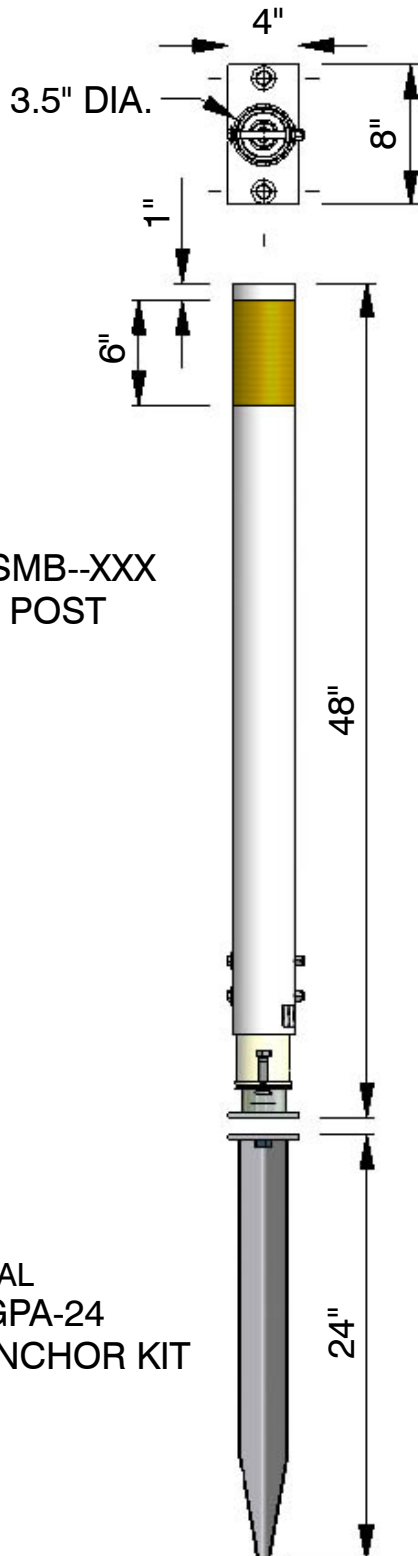

Heavy-Duty Reboundable Surface Mount / Soil Mount Delineator

SR348SMB--XXX
TYPE 3 POST

OPTIONAL
SRKITGPA-24
SOIL ANCHOR KIT

TYPE 3 POST SR348SMB-XXX

48" POST WITH ONE 6" WIDE
REFLECTIVE BAND AND
BOLT-DOWN MOUNTING PLATE

OPTIONS:

- REFLECTIVE TYPE
- REFLECTIVE COLOR
- POST HEIGHT
- POST COLOR
- SOIL ANCHOR