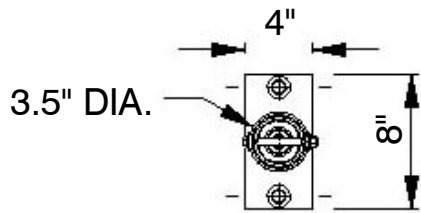

Heavy-Duty Reboundable Surface Mount / Soil Mount Delineator

TYPE 4 POST SR448SMB-XXX

48" POST WITH ONE 3" X 9"
REFLECTIVE STRIP AND
BOLT-DOWN MOUNTING PLATE

OPTIONS:

- REFLECTIVE TYPE
- REFLECTIVE COLOR
- POST HEIGHT
- POST COLOR
- SOIL ANCHOR