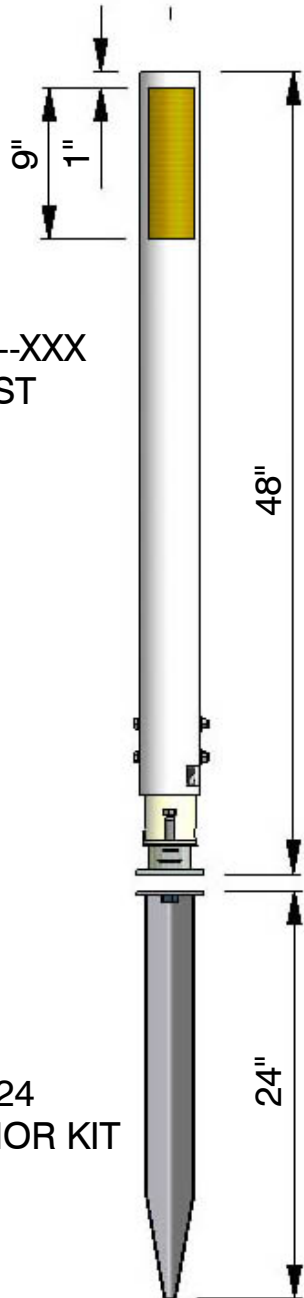

Heavy-Duty Reboundable Surface Mount / Soil Mount Delineator

TYPE 4 POST SR448SMB-XXX

48" POST WITH ONE 3" X 9"
REFLECTIVE STRIP AND
BOLT-DOWN MOUNTING PLATE

OPTIONS:

- REFLECTIVE TYPE
- REFLECTIVE COLOR
- POST HEIGHT
- POST COLOR
- SOIL ANCHOR

SR448SMB-XXX
TYPE 4 POST

OPTIONAL
SRKITGPA-24
SOIL ANCHOR KIT

 **SAFE-HIT**
A Division of Energy Absorption Systems, Inc., a Quikrete Company
35 EAST WACKER DRIVE, SUITE 1100
CHICAGO, IL 60601
PH: (800) 537-8958 FX: (800) 770-6755