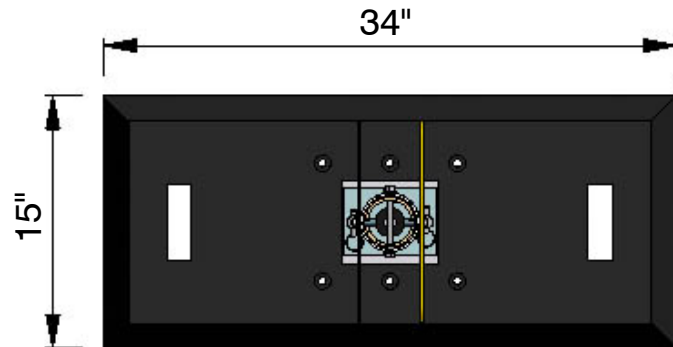

# Heavy-Duty Reboundable Portable Sign System

SR948PCD44XXX-D  
(SHOWN WITH SRPJ5WFY40 VERTICAL PANEL)