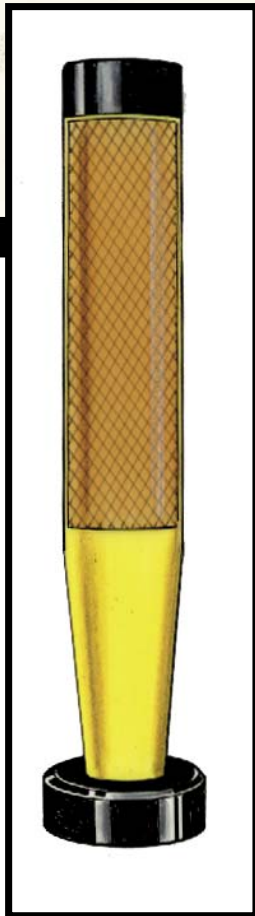

GUARDRAIL DELINEATOR

The SAFE-HIT Guard Rail Delineator is a highly visible reflective device mounted directly to the guard rail structure.

- Provides uniform and consistent delineation in conjunction with the standard SAFE-HIT Guide Post.
- The distance above the splash zone allows for a visible reflective surface.
- Enhances daytime delineation.
- Includes the appropriate hardware for installation to wood or steel posts.