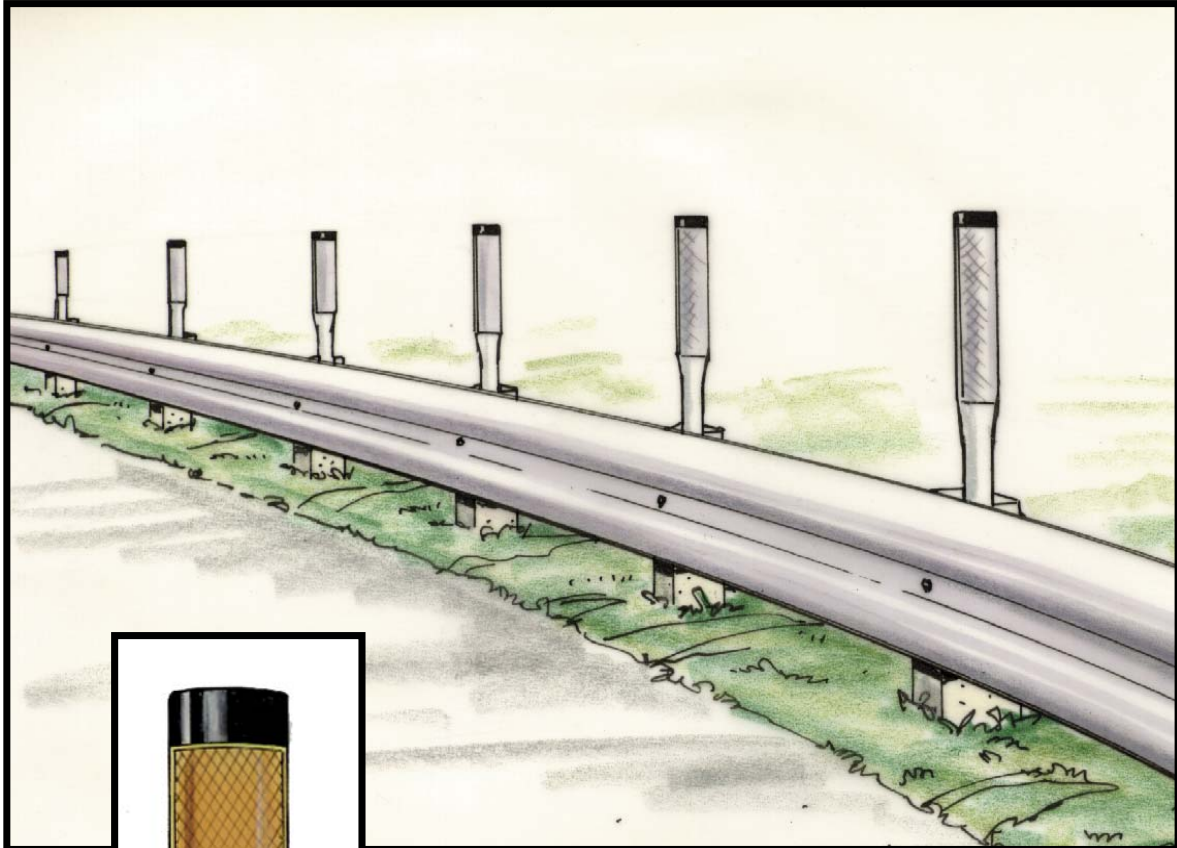

GUARDRAIL DELINEATOR

The SAFE-HIT Guard Rail Delineator is a highly visible reflective device mounted directly to the guard rail structure.

- Provides uniform and consistent delineation in conjunction with the standard SAFE-HIT Guide Post.
- The distance above the splash zone allows for a visible reflective surface.
- Enhances daytime delineation.
- Includes the appropriate hardware for installation to wood or steel posts.