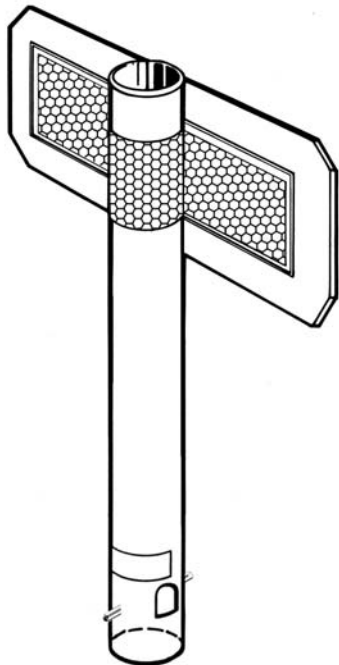

# OBJECT MARKER ASSEMBLIES "K" MARKER

ROUND WHITE FLEXIBLE POST WITH 6" x 15" WHITE FLEXIBLE TARGET PLATE ATTACHED, WITH ONE 12" x 3" HIGH INTENSITY AMBER REFLECTIVE STRIP ON FRONT AND TWO 1" x 3" PATCHES ON BACK, POST TO HAVE 3" WRAP (AS ILLUSTRATED). POST HEIGHT AND MOUNTING TO BE SPECIFIED WHEN ORDERING.

## OPTIONS:

- POST HEIGHT - 18" TO 48"
- SURFACE MOUNT BASE
- TWIST LOCK BASE
- 18" SOIL ANCHOR
- 8" CONCRETE ANCHOR
- POST COLORS
- REFLECTIVE COLORS

35 EAST WACKER DRIVE, SUITE 1100  
CHICAGO, IL 60601  
PH: (800) 537-8958 FX: (800) 770-6755