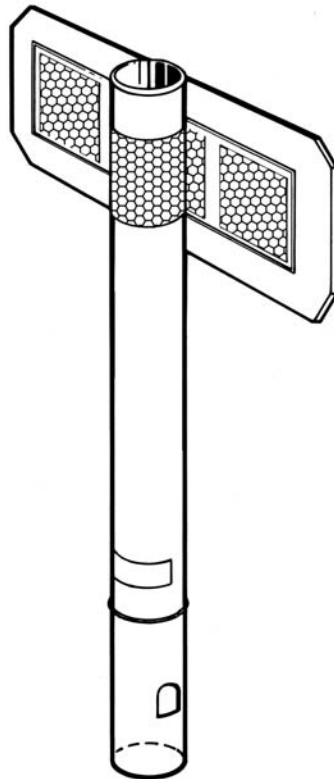

# OBJECT MARKER ASSEMBLIES "K" MARKER

ROUND WHITE FLEXIBLE POST WITH 6" x 15" WHITE FLEXIBLE TARGET PLATE ATTACHED, WITH ONE 12" x 3" HIGH INTENSITY AMBER REFLECTIVE STRIP ON FRONT AND TWO 1" x 3" PATCHES ON BACK, POST TO HAVE 3" WRAP (AS ILLUSTRATED). POST HEIGHT AND MOUNTING TO BE SPECIFIED WHEN ORDERING.

## OPTIONS:

- POST HEIGHT - 18" TO 48"
- SURFACE MOUNT BASE
- TWIST LOCK BASE
- 18" SOIL ANCHOR
- 8" CONCRETE ANCHOR
- POST COLORS
- REFLECTIVE COLORS

35 EAST WACKER DRIVE, SUITE 1100  
CHICAGO, IL 60601  
PH: (800) 537-8958 FX: (800) 770-6755