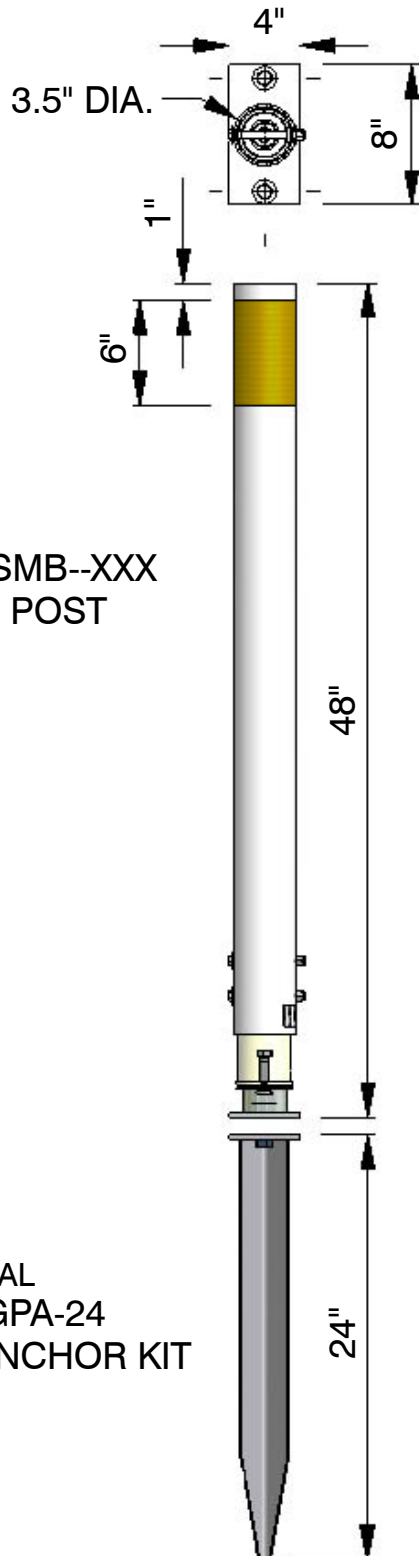

Heavy-Duty Reboundable Surface Mount / Soil Mount Delineator

SR348SMB--XXX
TYPE 3 POST

OPTIONAL
SRKITGPA-24
SOIL ANCHOR KIT

TYPE 3 POST SR348SMB-XXX

**48" POST WITH ONE 6" WIDE
REFLECTIVE BAND AND
BOLT-DOWN MOUNTING PLATE**

OPTIONS:

- REFLECTIVE TYPE
- REFLECTIVE COLOR
- POST HEIGHT
- POST COLOR
- SOIL ANCHOR