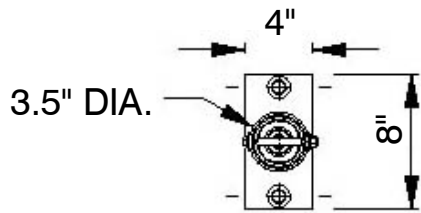

# Heavy-Duty Reboundable Surface Mount / Soil Mount Delineator

SR448SMB--XXX  
TYPE 4 POST

OPTIONAL  
SRKITGPA-24  
SOIL ANCHOR KIT

## TYPE 4 POST SR448SMB-XXX

48" POST WITH ONE 3" X 9"  
REFLECTIVE STRIP AND  
BOLT-DOWN MOUNTING PLATE