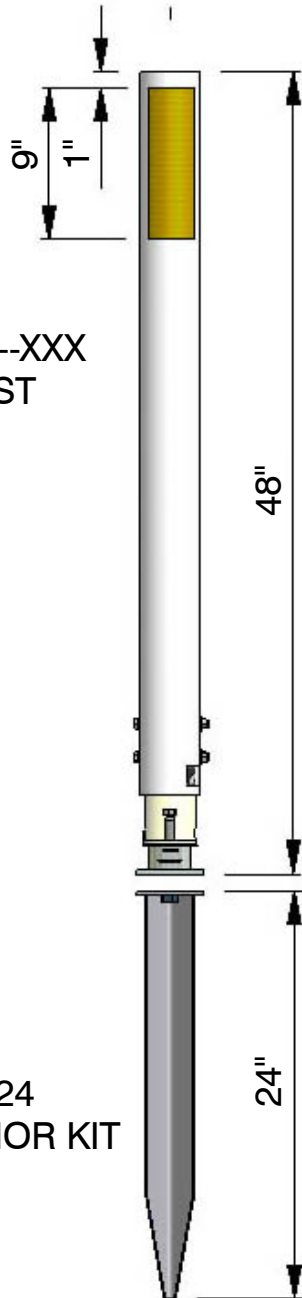

# Heavy-Duty Reboundable Surface Mount / Soil Mount Delineator

SR448SMB--XXX  
TYPE 4 POST

OPTIONAL  
SRKITGPA-24  
SOIL ANCHOR KIT

## TYPE 4 POST SR448SMB-XXX

48" POST WITH ONE 3" X 9"  
REFLECTIVE STRIP AND  
BOLT-DOWN MOUNTING PLATE

### OPTIONS:

- REFLECTIVE TYPE
- REFLECTIVE COLOR
- POST HEIGHT
- POST COLOR
- SOIL ANCHOR

35 EAST WACKER DRIVE, SUITE 1100  
CHICAGO, IL 60601

PH: (800) 537-8958 FX: (800) 770-6755