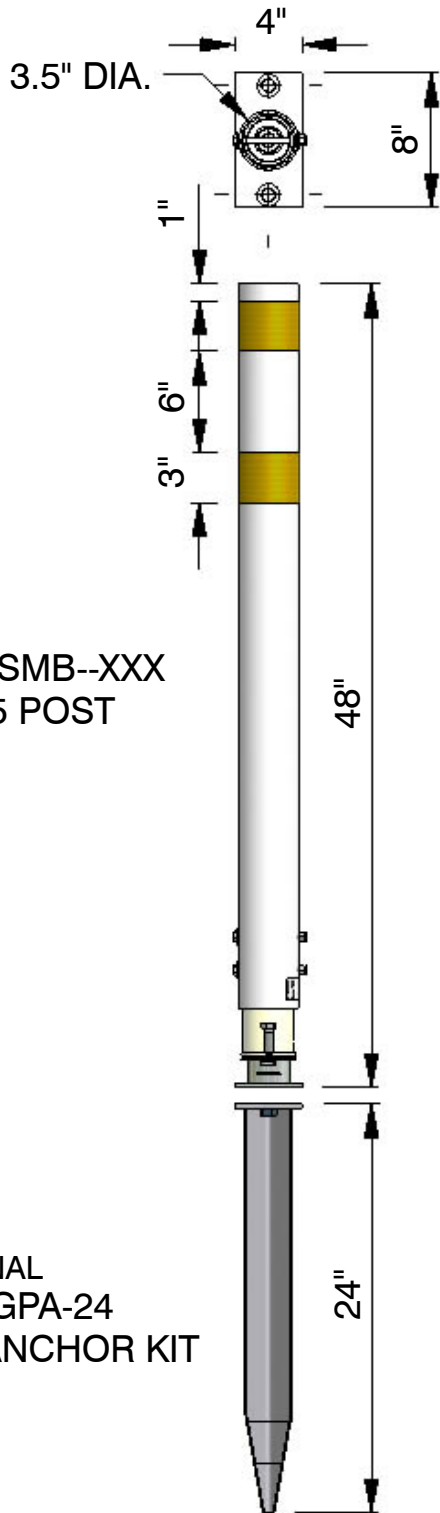

Heavy-Duty Reboundable Surface Mount / Soil Mount Delineator

SR548SMB--XXX
TYPE 5 POST

OPTIONAL
SRKITGPA-24
SOIL ANCHOR KIT

TYPE 5 POST SR548SMB-XXX

48" POST WITH TWO 3" WIDE
REFLECTIVE BANDS AND
BOLT-DOWN MOUNTING PLATE

OPTIONS:

- REFLECTIVE TYPE
- REFLECTIVE COLOR
- POST HEIGHT
- POST COLOR
- SOIL ANCHOR

35 EAST WACKER DRIVE, SUITE 1100
CHICAGO, IL 60601

PH: (800) 537-8958 FX: (800) 770-6755