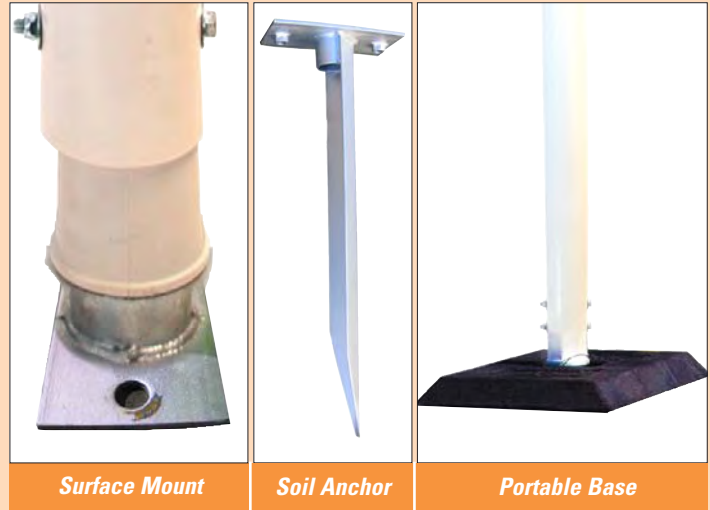

RubberTough® 360 delineator products are composed of an innovative and durable two-piece omni-directional hinge and feature a large 3-1/2" post diameter. The omni-directional hinge utilizes proven Dura-Post® material technology combined with a heavy-duty inner tube to achieve the strong yet flexible design required to rebound larger, heavy posts and signage.

POST SYSTEMS

RubberTough posts are available with a Surface Mount Galvanized Steel Screw Down Hinge Bracket (SMB), a driveable soil spike (GPS) or a portable base. (PCD)

Standard Post Colors: White, Yellow or Orange
Custom Colors: Gray, Green, Blue, Black, Brown or Red
Reflective Sheeting: High-intensity Silver, Amber or Orange
 (See pages 11 and 12 for additional decal and reflective options.)

Surface Mount

Soil Anchor

Portable Base

RUBBERTOUGH 360 WITH 6" WRAP REFLECTIVE

Round 3 1/2" (88.9mm) diameter post with 6" (152.4mm) reflective wrap. Standard posts are available in Orange, White, or Yellow. Reflective wrap is available in Amber, Silver, Orange, Blue, Green or Red. Specify post and reflective sheeting colors when ordering. Custom post sizes, colors and reflectives available.